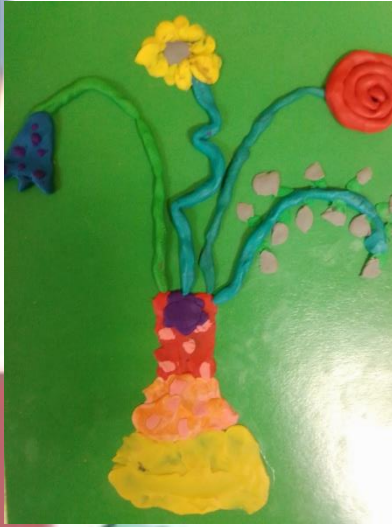


A top-down view of an artist's workspace. In the center is a blank white sheet of paper with the text 'ТВОРЧЕСКИЕ РАБОТЫ НОЯБРЯ' written in a bold, orange, serif font. Surrounding the paper are various art supplies: several tubes of paint in different colors (yellow, white, red, green, blue) and sizes, some with their caps on and some squeezed. Several brushes with different bristles and handles (blue, black, green) are scattered around. The background is a wooden surface covered in colorful paint splatters and brushstrokes, creating a vibrant and creative atmosphere.

**ТВОРЧЕСКИЕ РАБОТЫ
НОЯБРЯ**

The image features a central text block surrounded by various school supplies. At the top, several yellow pencils are arranged horizontally. On the left side, there are several colored pencils (green, orange, blue) and a pink eraser. On the right side, there are more colored pencils (green, blue, red) and a pink eraser. At the bottom, there are more yellow pencils and a blue pencil. The background is plain white.